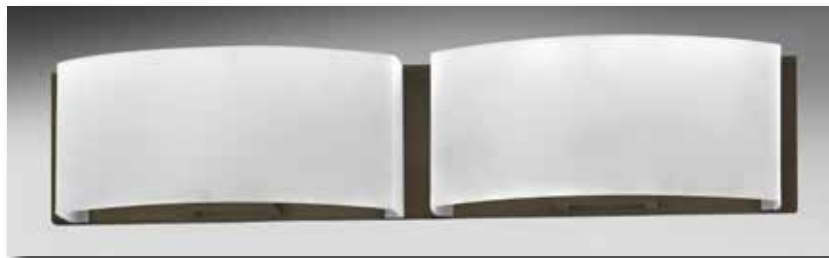

MBV502SI 2-Light Energy Efficient Vanity 5”H x 24”W Backplate

- Includes (2) GU24 18W Max Sockets
- Includes Frosted Acrylic Shade
- Extension from Wall - 4.75”
- Suitable for damp locations