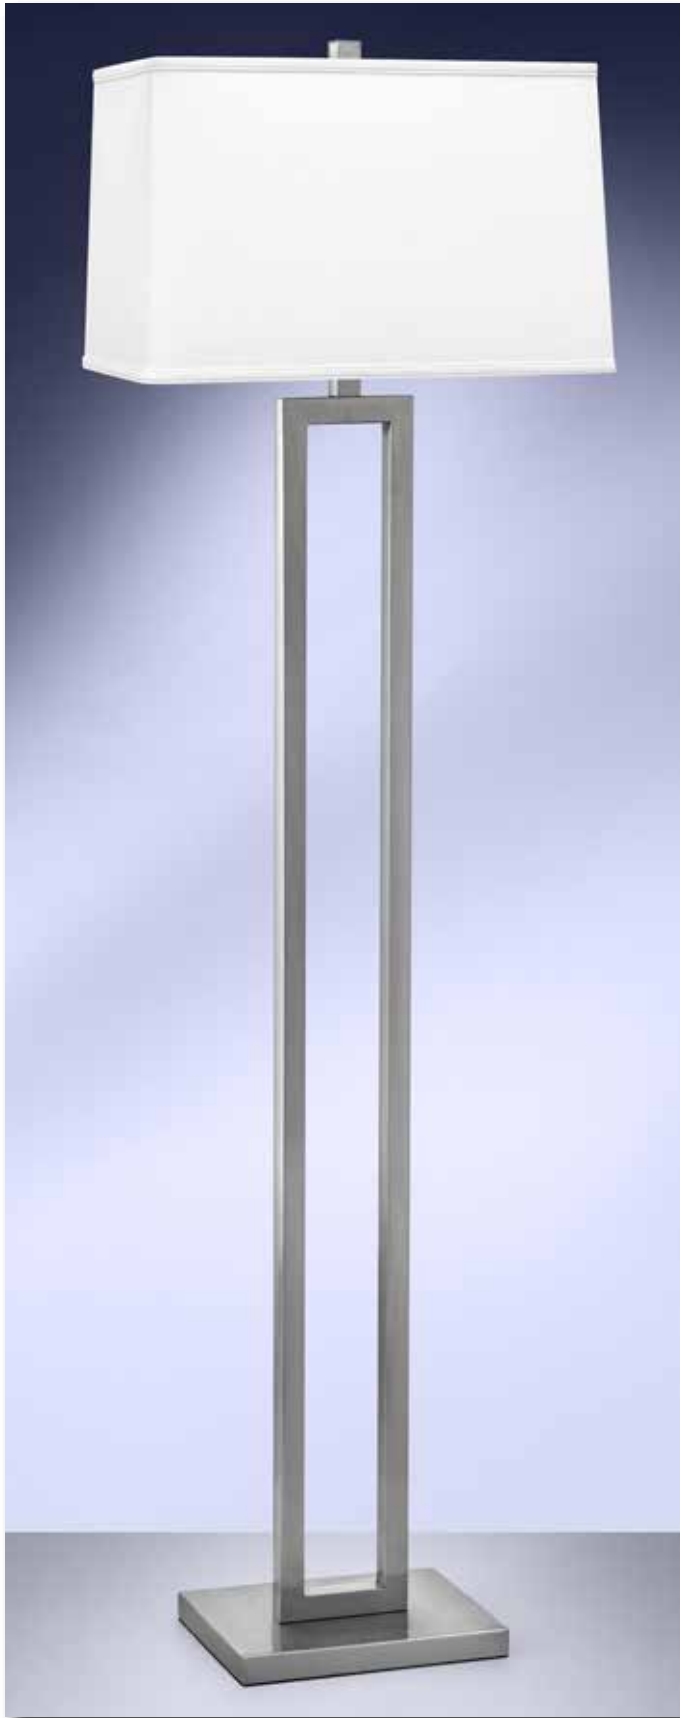

The Rugged Rectangles Group

featuring Brushed Steel Finish

1915DRWH 62" Floor Lamp

- Includes (1) on/off push-through switch