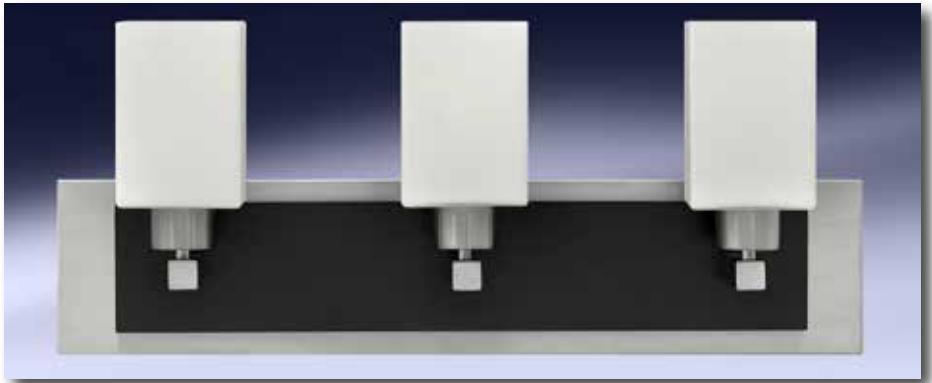

BSV563WGV
3-Light Vanity
28"W x 12"H

- Includes (3) 40W Max Ceramic Sockets
- Includes Frosted Glass Shades
- Backplate Size: 28"W x 6"H
- Extension from Wall - 6.5"
  - Direct Wired
- Brushed Steel with Black Finish