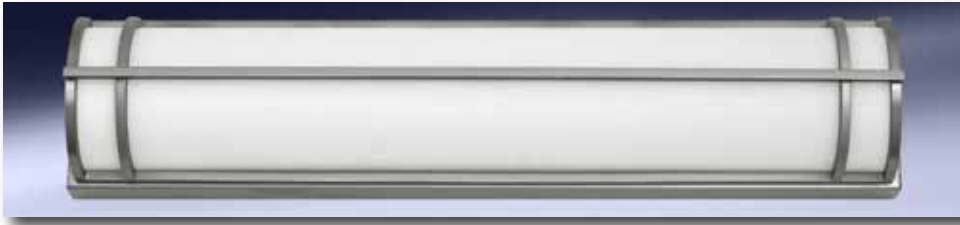

Miscellaneous Lamps

for added distinction and individuality to your collection

BSV252SI

Lamp Specifications:

- 25" x 5.25" Backplate (4.75" Ext.)
- Brushed Steel Finish
- Takes (2) F17T8 17W Max Bulbs (bulbs not included)