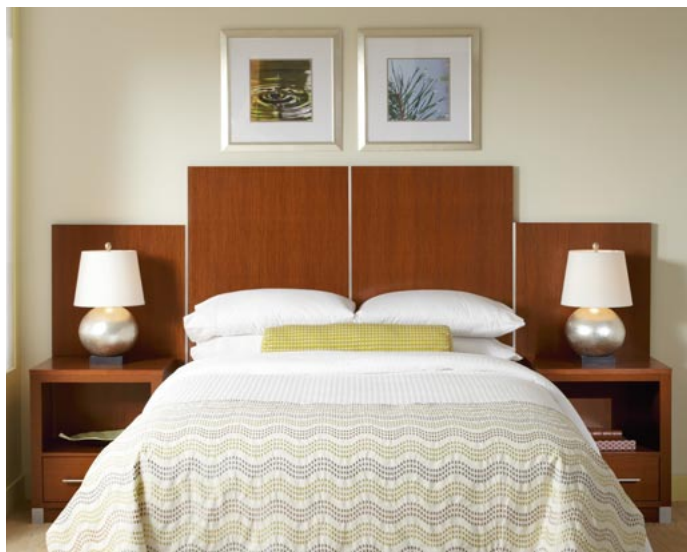

5261-563 Left and Right Wall Guards
For use with 24" Night Stands.
26³/₁₆W x 1¹/₂D x 28H in.
67W x 4D x 71H cm.
One Pair, Wall Hung Only,
Brushed Nickel Metal Inlay Strips.
Not available individually.

5261-566 Center Wall Guard
For use with 24" Night Stand.
28³/₈W x 1¹/₂D x 39H in.
72W x 4D x 99H cm.
Wall Hung Only,
Brushed Nickel Metal Inlay Strips.

5261-567 Center Wall Guard
For use with 30" Night Stand.
34³/₈W x 1¹/₂D x 39H in.
87W x 4D x 99H cm.
Wall Hung Only,
Brushed Nickel Metal Inlay Strips.

5261-602 Microfridge Cabinet
58³/₄W x 23D x 44¹/₄H in.
149W x 58D x 114H cm.
Two Side-Guided Drawers,
One Stationary Microwave Shelf,
One Laminate Refrigerator Shelf,
Metal Ferrules on Posts,
Recessed Back at Drawers.
Maximum Microwave: 31"W x 22"D x 12-1/4"H
Maximum Refrigerator: 21"W x 22"D x 37³/₈H

5261-803 Night Stand
18W x 16⁵/₁₆D x 28H in.
46W x 41D x 71H cm.
One Stationary Shelf, One Side-Guided Drawer,
Lumber Banded Laminate Top,
Metal Ferrules on Posts, Recessed Back.

5261-817 Night Stand
24W x 16⁵/₁₆D x 28H in.
61W x 41D x 71H cm.
One Stationary Shelf, One Side-Guided Drawer,
Lumber Banded Laminate Top,
Metal Ferrules on Posts, Recessed Back.

5261-821 Night Stand
30W x 16⁵/₁₆D x 28H in.
76W x 41D x 71H cm.
One Stationary Shelf, One Side-Guided Drawer,
Lumber Banded Laminate Top,
Metal Ferrules on Posts, Recessed Back.

5261-817 Night Stand
5261-464 Wall Hung Headboard, 5/0 Queen Size
5261-563 Left and Right Wall Guards

NOTE: Due to the differences in photographic and printing processes, furniture color shown may vary from actual finish.

COM Yardage figures are based on 54" wide plain fabrics. Please contact your sales representative for yardage figures on stripes, plaids and matching designs.

NOTE: Wall hung headboards may be hung at any desired height. Normally the lower edge of the headboard is 22³/₄ in. (58 cm.) from the floor.

MADE IN USA Thomasville is proud to manufacture all of our contract products in the USA.

401 East Main Street • P.O. Box 339 • Thomasville, NC 27361-0039 • Telephone 336-472-4000 • Fax 336-472-4057 • www.contract.thomasville.com

©2012 Thomasville Furniture Industries, Incorporated (All Rights Reserved.)

Thomasville reserves the right to discontinue models and to change specifications without notice.

Thomasville
CONTRACT

Printed in the United States of America

5001-6/12